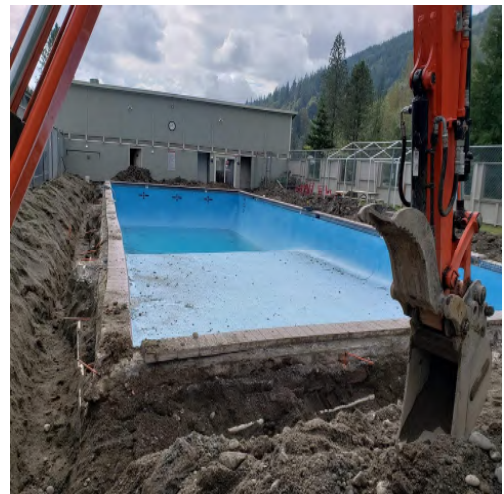

Holiday Potluck

Saturday, December 14th, 5:00 to 7:00

GLC Clubhouse

Santa will make an appearance around 6:00

GLC will provide the main course, drinks

Members provide a side dish or dessert